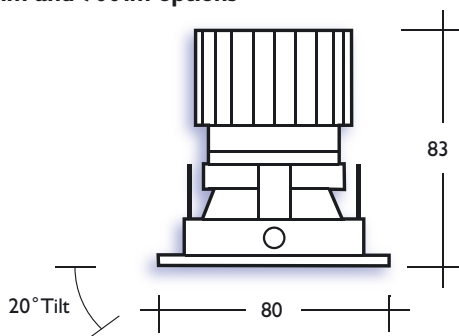

400lm and 700lm options